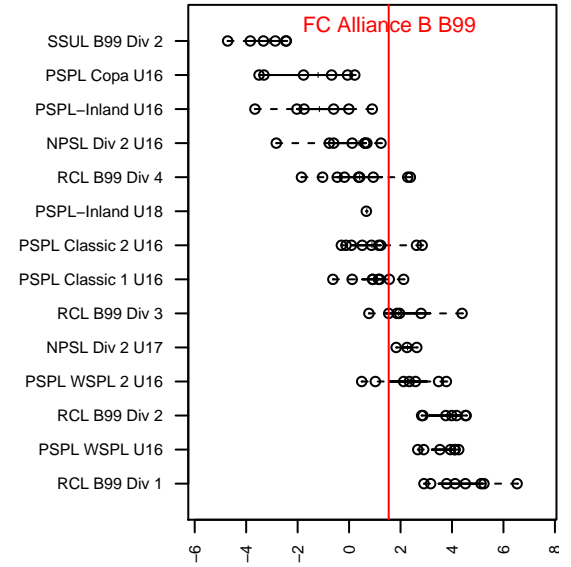

FC Alliance B B99

FC Alliance
 Woodinville, WA
 B99 total strength=1403
 attack=6.46 defense=10.12
 fall league = RCL B99 Div 3
 notes= White

alt names used:
 FC ALLIANCE B99 B (WA)
 FC Alliance BU99 B
 FC Alliance B99 B
 FC ALLIANCE B99 B (WA)
 FC Alliance B99 B

Venues played:
 2015 WA Rush Cup B16 Gold U16
 2015 Bigfoot Silver U16
 2015 Labor Day Cup BU16 Gold
 2015 RCL B99 Div 3
 2015 WYS Presidents Cup B99 Div 2

FC Alliance B B99
 Dots are actual minus expected GF (blue circles) and GA (red triangles).
 Blue line is smoothed change in attack strength. Red is smoothed change in defense strength.

**attack and defense variance (black dot)
relative to other teams
and top 10 in region**

**attack and defense rating
relative to others at age
and all opponents in last 13 months**

Performance relative to 13 month average