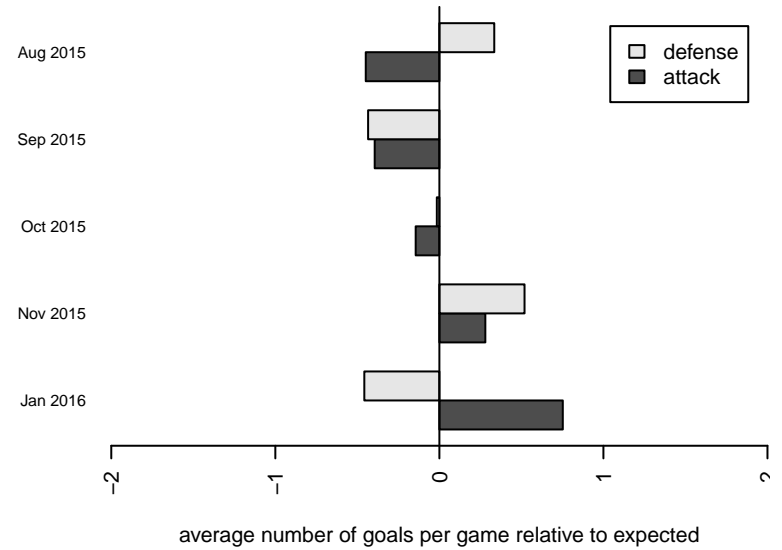

Performance relative to 13 month average