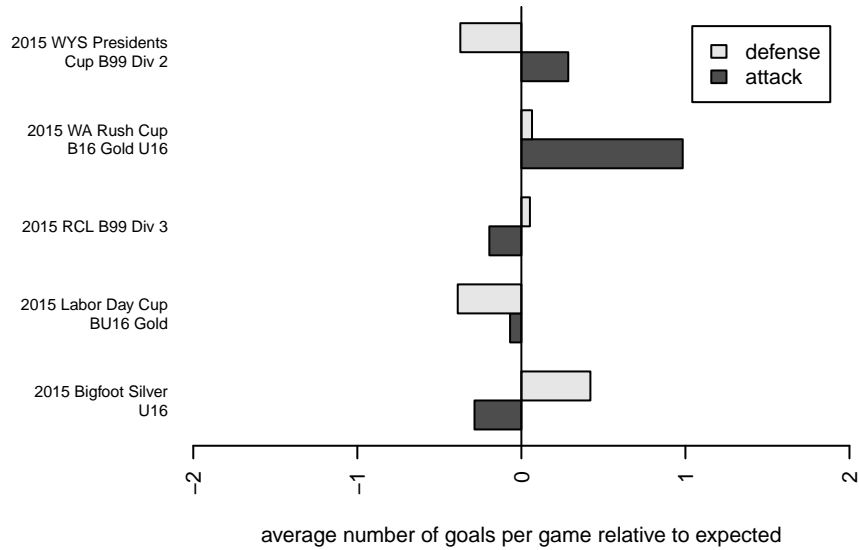

Venues played:
 2015 WA Rush Cup B16 Gold U16
 2015 Bigfoot Silver U16
 2015 Labor Day Cup BU16 Gold
 2015 RCL B99 Div 3
 2015 WYS Presidents Cup B99 Div 2

FC Alliance B B99
 Dots are actual minus expected GF (blue circles) and GA (red triangles).
 Blue line is smoothed change in attack strength. Red is smoothed change in defense strength.

**attack and defense variance (black dot)
relative to other teams
and top 10 in region**

**attack and defense rating
relative to others at age
and all opponents in last 13 months**

Performance relative to 13 month average