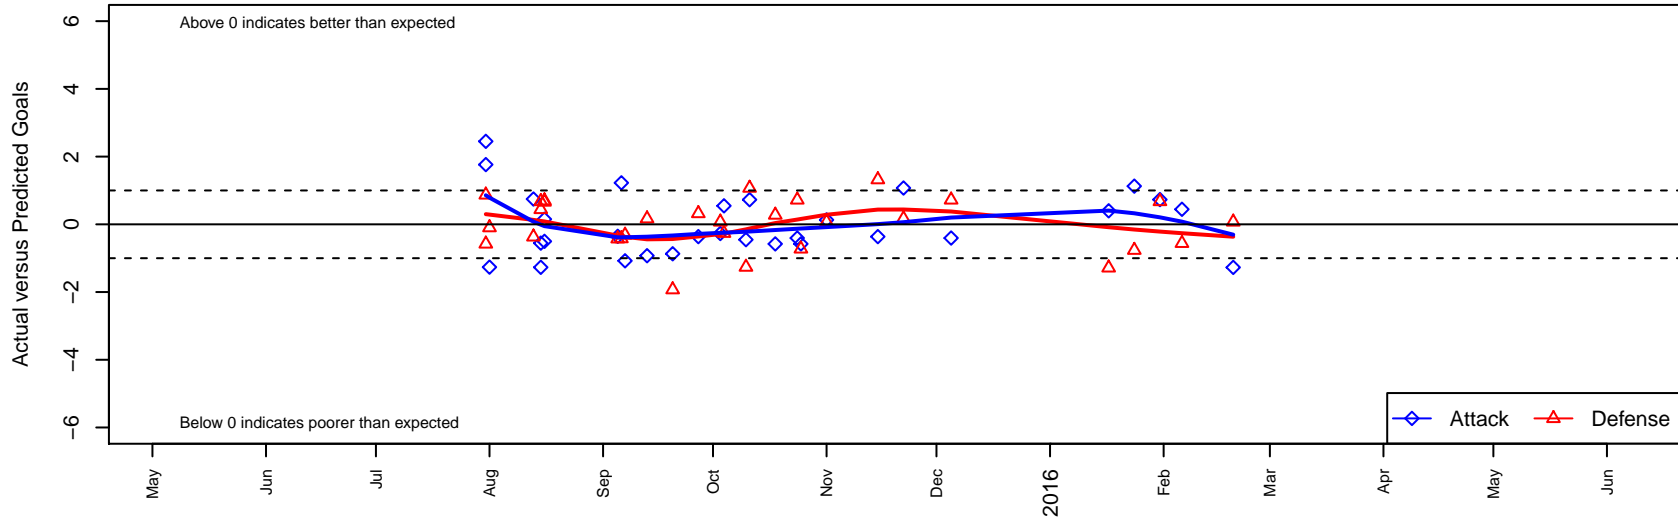

FC Alliance B B99

FC Alliance
 Woodinville, WA
 B99 total strength=1403
 attack=6.46 defense=10.12
 fall league = RCL B99 Div 3
 notes= White

alt names used:
 FC ALLIANCE B99 B (WA)
 FC Alliance BU99 B
 FC Alliance B99 B
 FC ALLIANCE B99 B (WA)
 FC Alliance B99 B

Venues played:
 2015 WA Rush Cup B16 Gold U16
 2015 Bigfoot Silver U16
 2015 Labor Day Cup BU16 Gold
 2015 RCL B99 Div 3
 2015 WYS Presidents Cup B99 Div 2

FC Alliance B B99
 Dots are actual minus expected GF (blue circles) and GA (red triangles).
 Blue line is smoothed change in attack strength. Red is smoothed change in defense strength.

**attack and defense variance (black dot)
relative to other teams
and top 10 in region**

**attack and defense rating
relative to others at age
and all opponents in last 13 months**

Performance relative to 13 month average